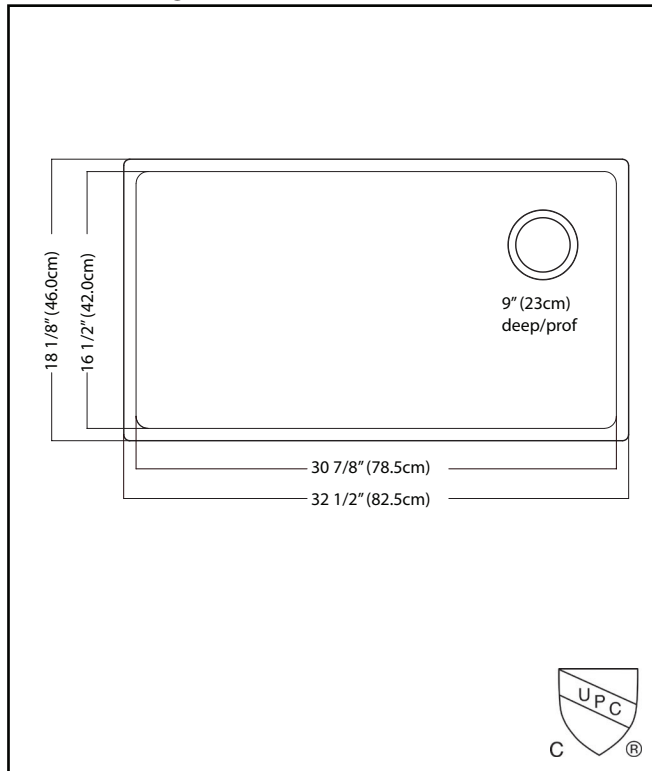

### SINGLE BOWL 18 GAUGE UNDERMOUNT

MODEL: BSU1832-9N-OW

- ✓ **Quality Beyond Material:** Designed with 18 gauge quality stainless steel with exceptional resistance to staining and corrosion.
- ✓ **Larger Bowl Capacity:** A generous capacity bowl that is made even more spacious, with the tighter radius corners, creating ample space for all your prepping and cleaning needs.
- ✓ **Offset Drain:** With an offset drain and deep basin, this bowl easily accommodates an uninterrupted workspace for prepping and cleaning, while allowing use of the garbage disposal at the same time.
- ✓ **Remarkably Quiet:** Sound dampening system goes to work to reduce the noise caused by a garbage disposal or running water.

### TECHNICAL FEATURES

OVERALL SINK SIZE (OD)	18 1/8" FB x 32 1/2" LR
BOWL SIZE (ID)	16 1/2" FB x 30 7/8" LR
BOWL DEPTH	9"
MINIMUM CABINET SIZE	36"
MATERIAL	18 Gauge
BOWL CORNER RADIUS	20 mm
STAINLESS STEEL FINISH	Satin
DRAIN HOLE LOCATION	Rear offset
INSTALLATION TYPE	Undermount
SOUND COATING	Sound pads
WARRANTY	Limited Lifetime
COUNTRY OF ORIGIN	China